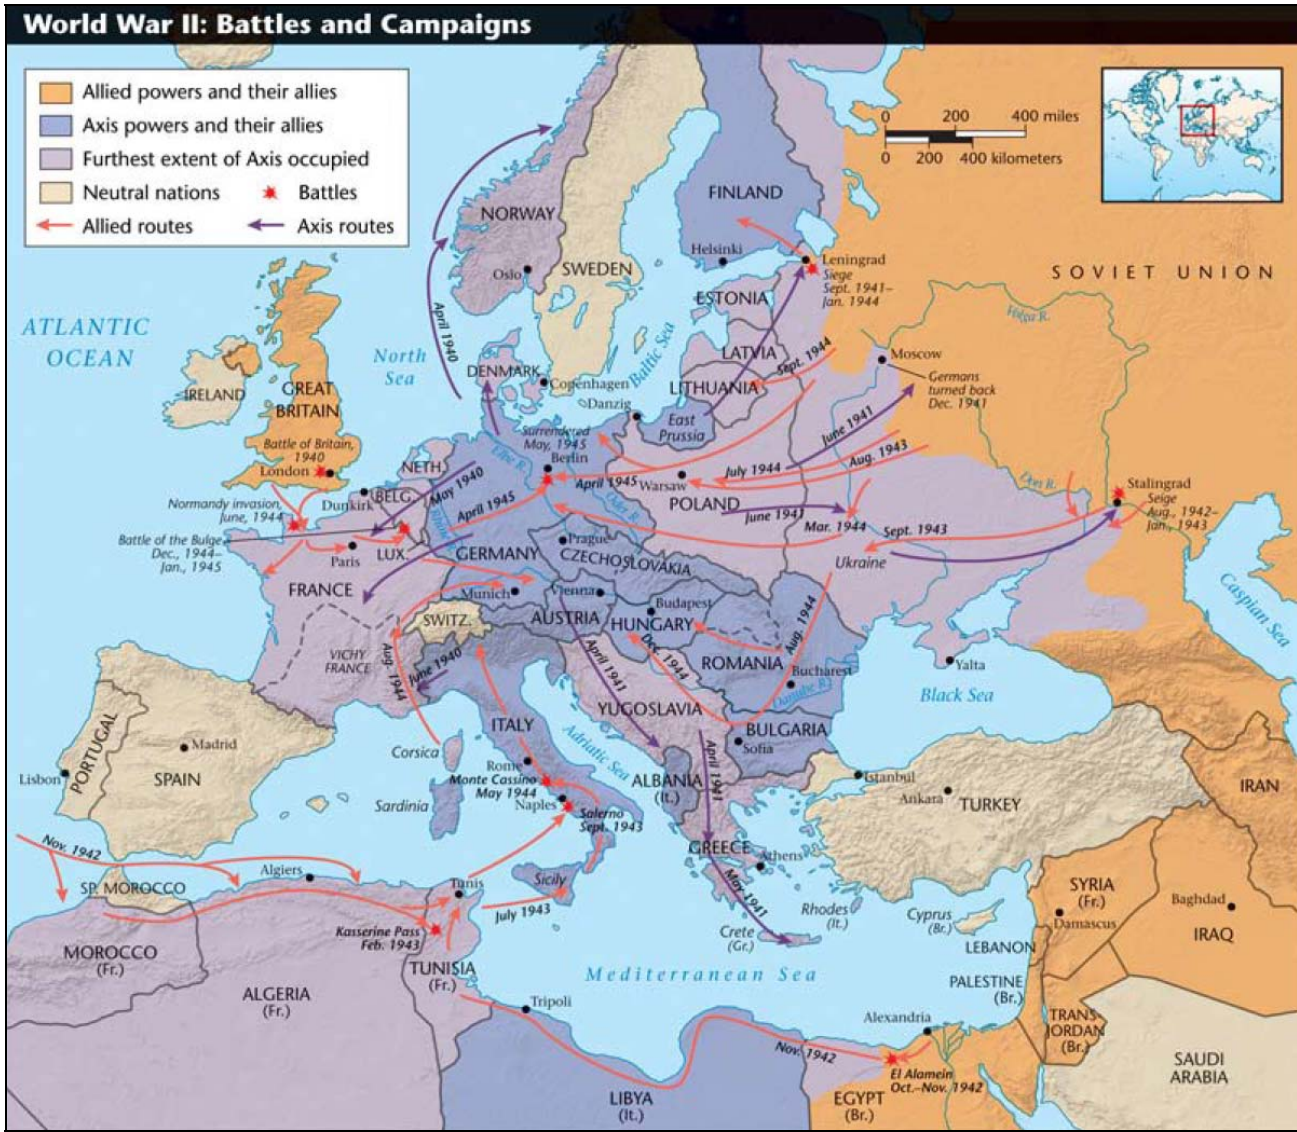

EXAMPLE: "Customized, Thematic, Colored Maps" from: EDU027 - "Butterflies of Terezin"

Art In History's Lesson Plans all feature maps that have been specifically created for each project lesson in our catalog. All maps are thematically customized to reflect important geographical areas, movements, battles, etc. for the individual projects. Each map is colored, and has an easy-to-read legend.

MAP 1: World War II: Battles and Campaigns

MAP 2: Nazi Concentration Camps

MAP 4: The Czech Republic in Europe

©Art In History, Inc.

EDU027C_TX_[B]-HIGH_SCHOOL_WORLD WAR II_Butterfly_Tile.V3

Page 28