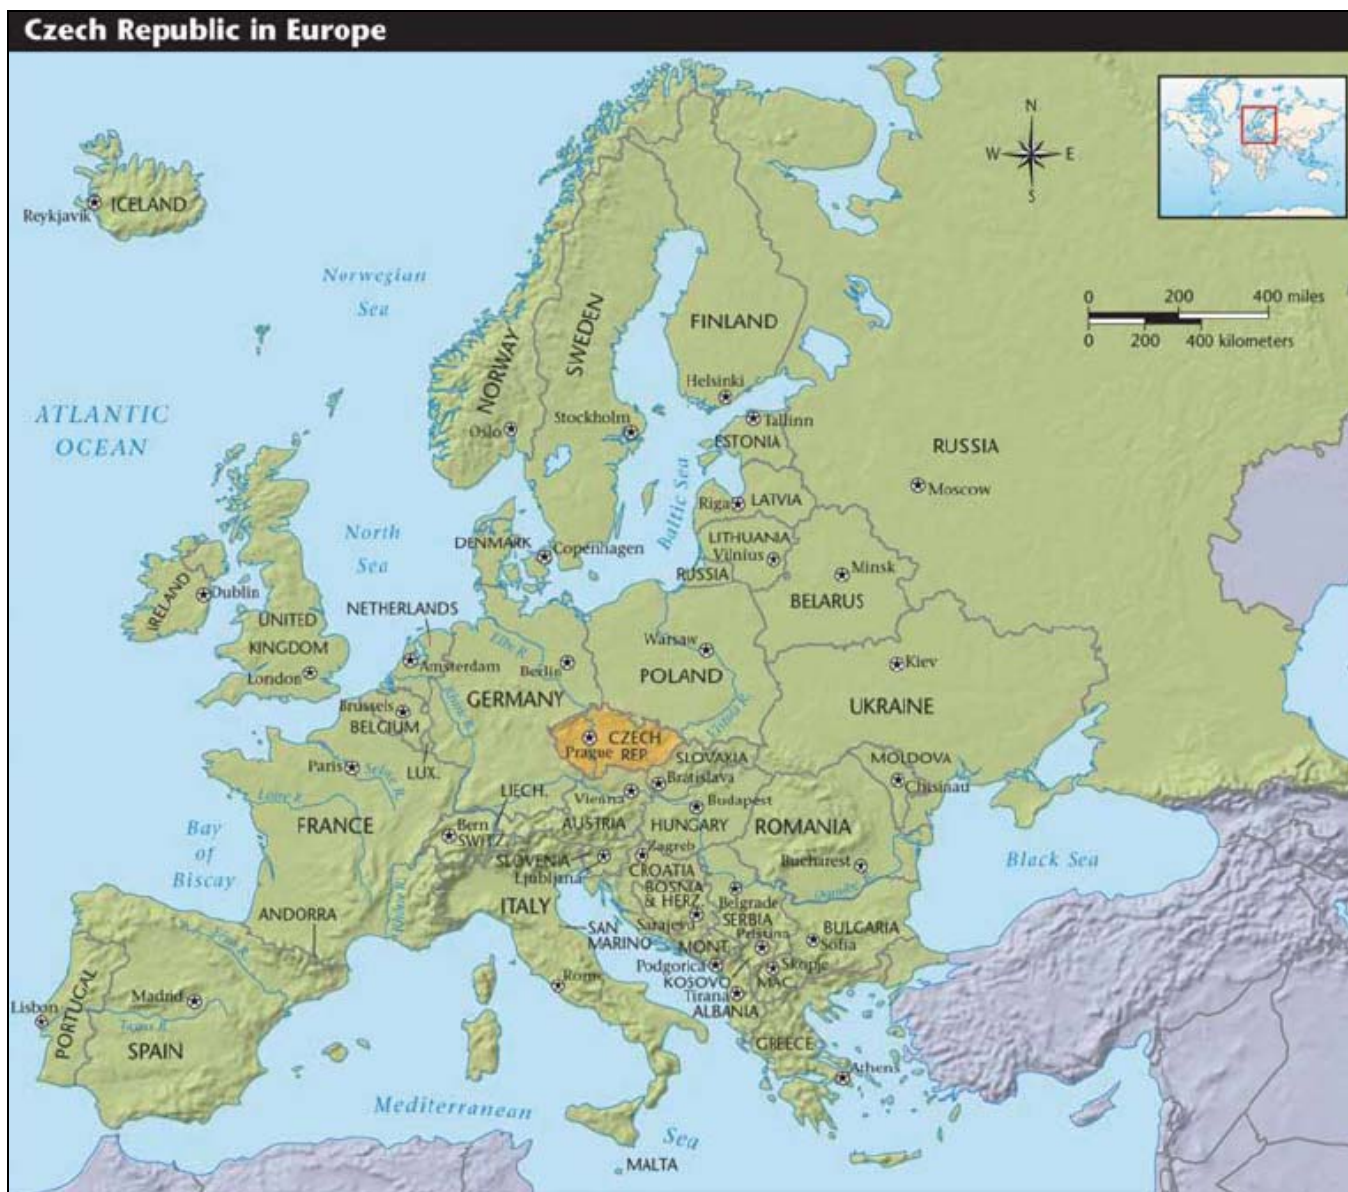

EXAMPLE: "Customized, Thematic, Colored Maps" from: EDU027 - "Butterflies of Terezin"

Art In History's Lesson Plans all feature maps that have been specifically created for each project lesson in our catalog. All maps are thematically customized to reflect important geographical areas, movements, battles, etc. for the individual projects. Each map is colored, and has an easy-to-read legend.

MAP 1: World War II: Battles and Campaigns

MAP 2: Nazi Concentration Camps

MAP 4: The Czech Republic in Europe

©Art In History, Inc.

EDU027C_TX_[B]-HIGH_SCHOOL_WORLD WAR II_Butterfly_Tile.V3

Page 28