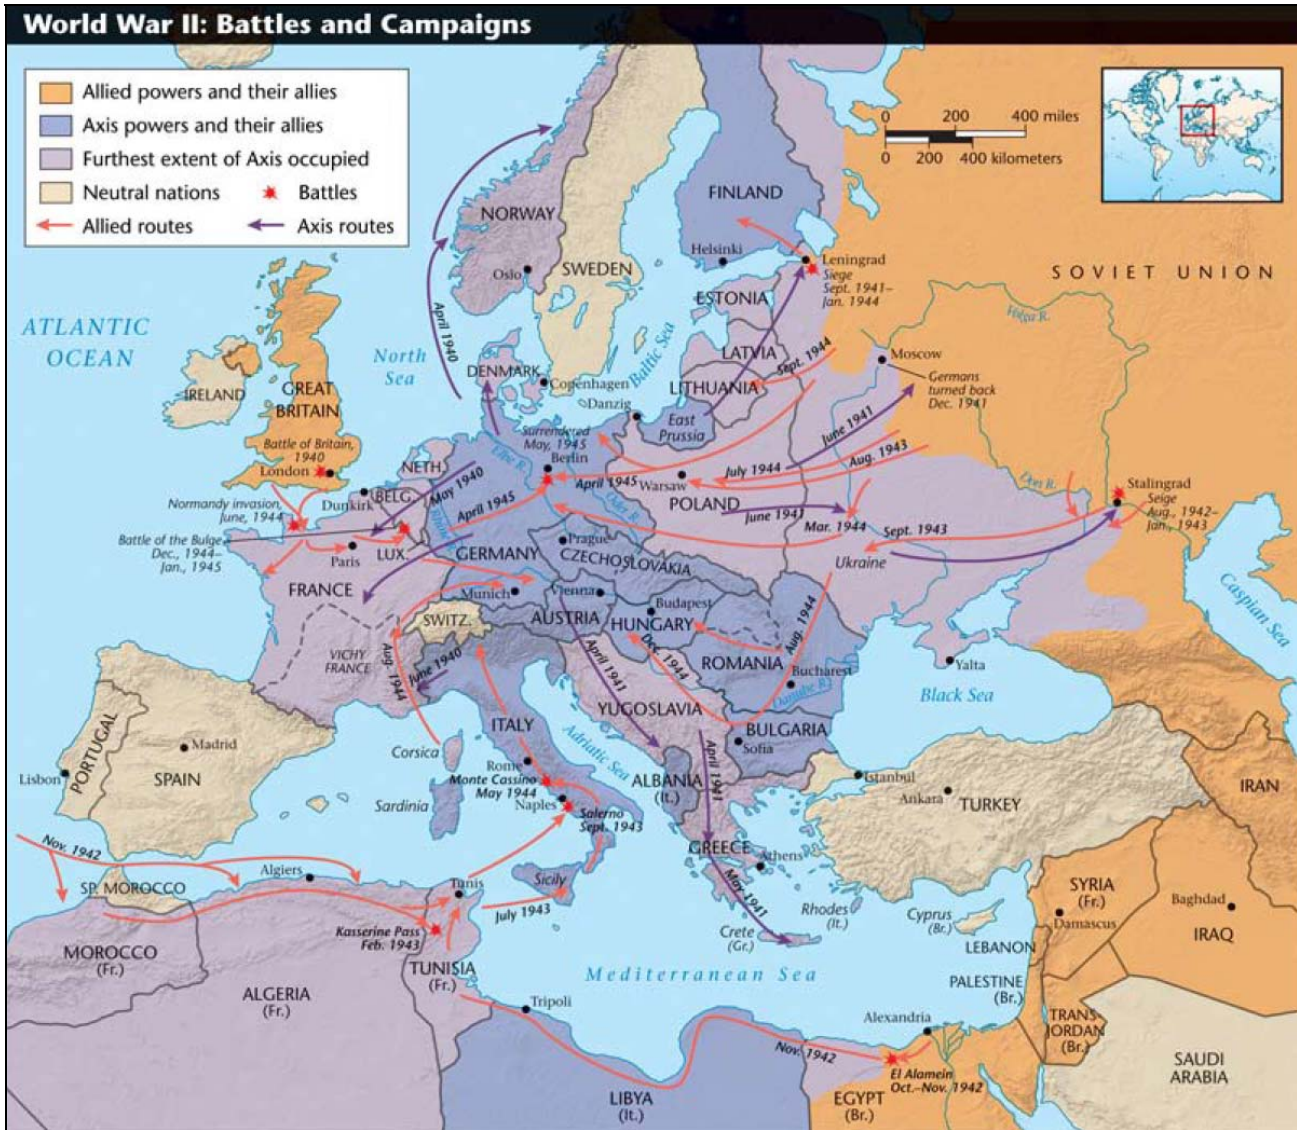

**EXAMPLE: "Customized, Thematic, Colored Maps" from: EDU027 - "Butterflies of Terezin"**

*Art In History's* Lesson Plans all feature maps that have been specifically created for each project lesson in our catalog. All maps are thematically customized to reflect important geographical areas, movements, battles, etc. for the individual projects. Each map is colored, and has an easy-to-read legend.

# MAP 1: World War II: Battles and Campaigns

## MAP 2: Nazi Concentration Camps

## MAP 4: The Czech Republic in Europe

©Art In History, Inc.

EDU027C\_TX\_[B]-HIGH\_SCHOOL\_WORLD WAR II\_Butterfly\_Tile.V3

Page 28