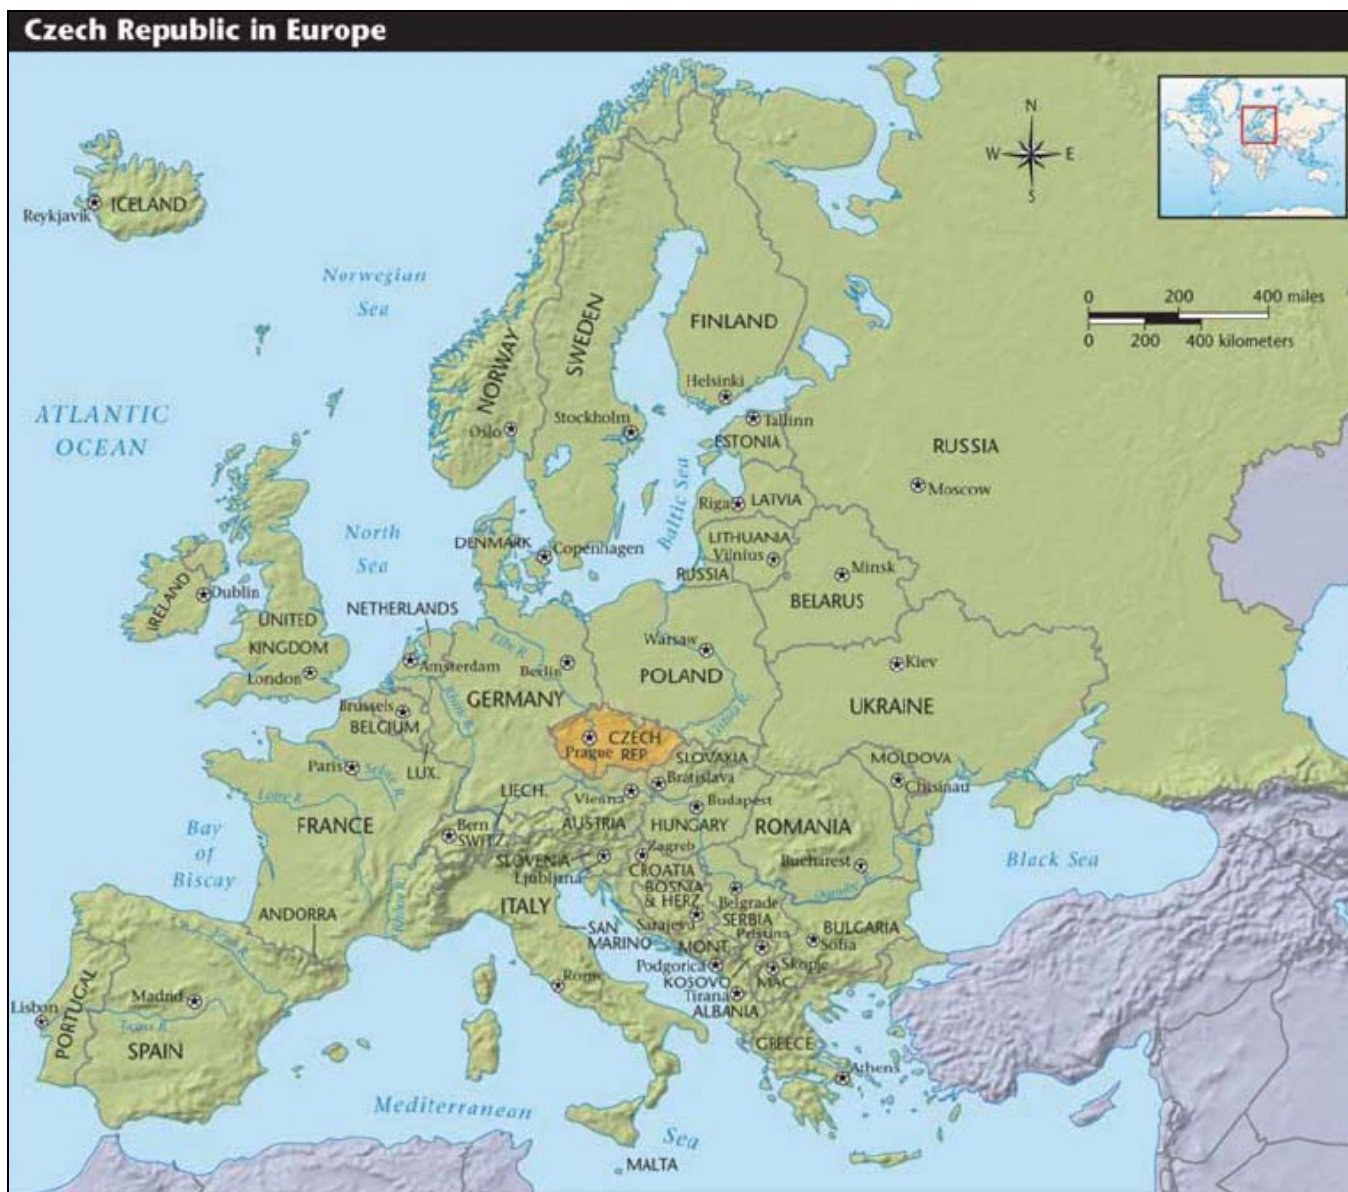

MAP 4: The Czech Republic in Europe

©Art In History, Inc.

EDU027C_TX_[B]-HIGH_SCHOOL_WORLD WAR II_Butterfly_Tile.V3

Page 28